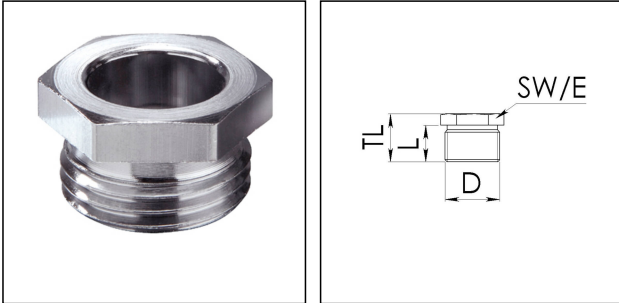

## SBK 18/Cr

Bush, brass cromed-plated, M18

Products may differ in size, colour and appearance to those shown. If you require further information or customisation, please contact us directly.

<b>Material</b>	Brass
<b>Temp. range min</b>	-150 °C
<b>Temp. range max</b>	250 °C
<b>Thread type</b>	M
<b>Ø Connection thread D</b>	18
<b>Lead</b>	1,5
<b>Length screw-in thread L</b>	8 mm
<b>Key width SW</b>	19 mm
<b>Collar diameter (E)</b>	22 mm
<b>Total length TL</b>	12 mm
<b>Surface</b>	Chromium-plated
<b>Order no. chrome-plated</b>	50110109
<b>Type</b>	SBK 18/Cr
<b>Packing unit</b>	1
<b>ETIM-Classification</b>	EC000814